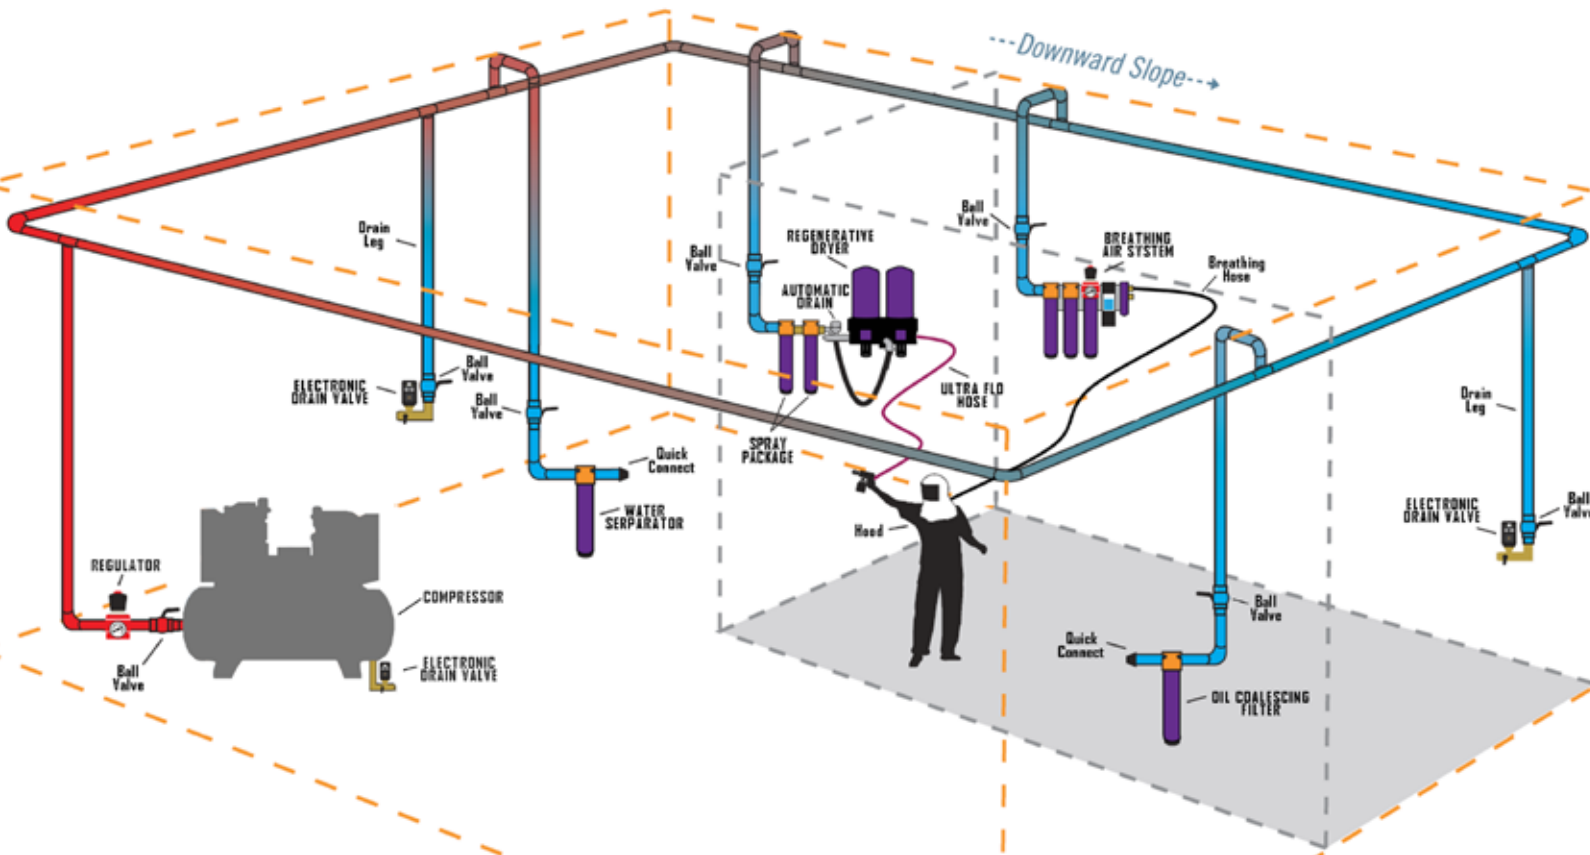

COMPRESSED AIR SYSTEM DIAGRAM

COMPRESSED AIR SOLUTIONS

FOR MORE INFORMATION ON TSUNAMI

Contact Your Parts Supplier or Call 1.800.782.5752

10531 Dalton Ave NE | Monticello, MN 55362 | TSUNAMI.US.COM